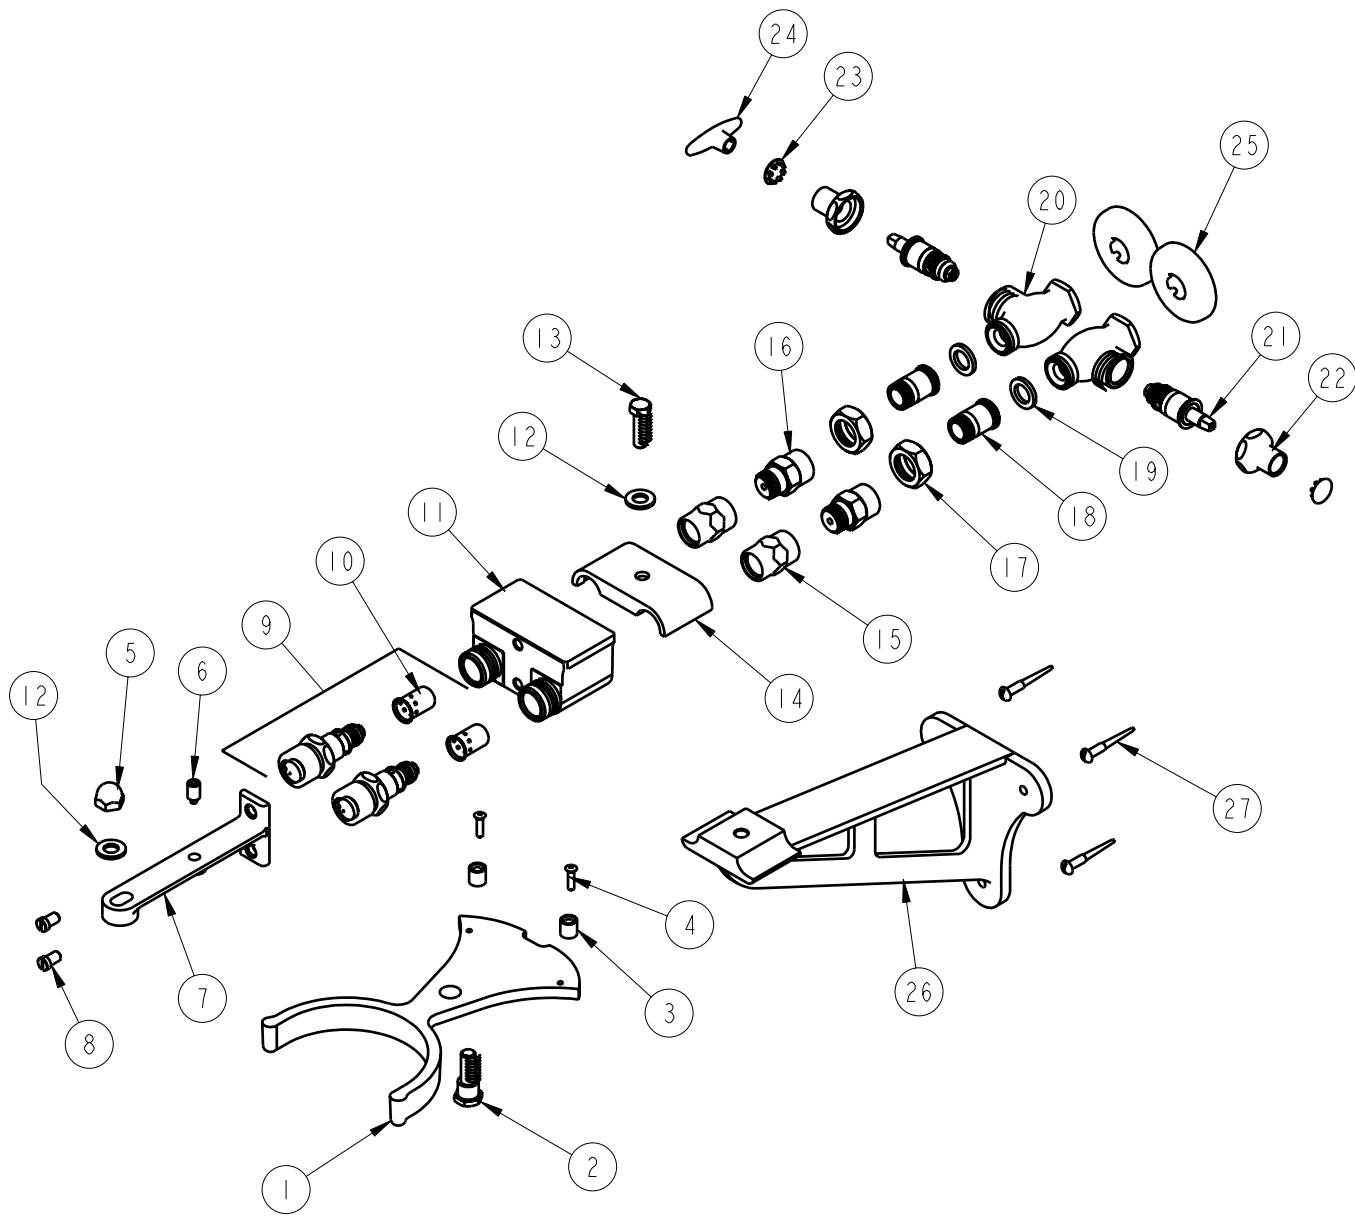

PARTS LIST

BY: SID
CHK'D:

FINISH: AS SPECIFIED
DATE: 03-15-02
REV: 09-26-06

745-V0

ITEM NO.	PART NO.	DESCRIPTION	ITEM NO.	PART NO.	DESCRIPTION
1	745-023	LEVER	15	530-012	ADAPTER
2	745-003	BOLT	16	1021	FLOW CONTROL
3	745-024	CAM STOPPER	17	625-045	NUT
4	250-093	SCREW	18	625-150	TAILPIECE
5	745-026	ACORN NUT	19	1-011	WASHER
6	745-025	SCREW	20	-----	BODY (NOT SOLD SEPARATELY)
7	745-022	BRACKET	21	217XTLH	SLO-COMPRESSION UNIT (LH)
8	625-006	SCREW	22	1-246	LOOSE KEY CAP
9	745X	FOR PARTS SEE 745X	23	1-144	BUTTON
10	333-073	DASHPOT	24	293-006	TEE HANDLE
11	-----	VALVE BODY (NOT SOLD SEPARATELY)	25	749-016	WALL FLANGE
12	745-105	WASHER	26	649-003	WALL BRACKET
13	649-006	BOLT	27	649-004	SCREW
14	649-005	CLAMP BRACKET			