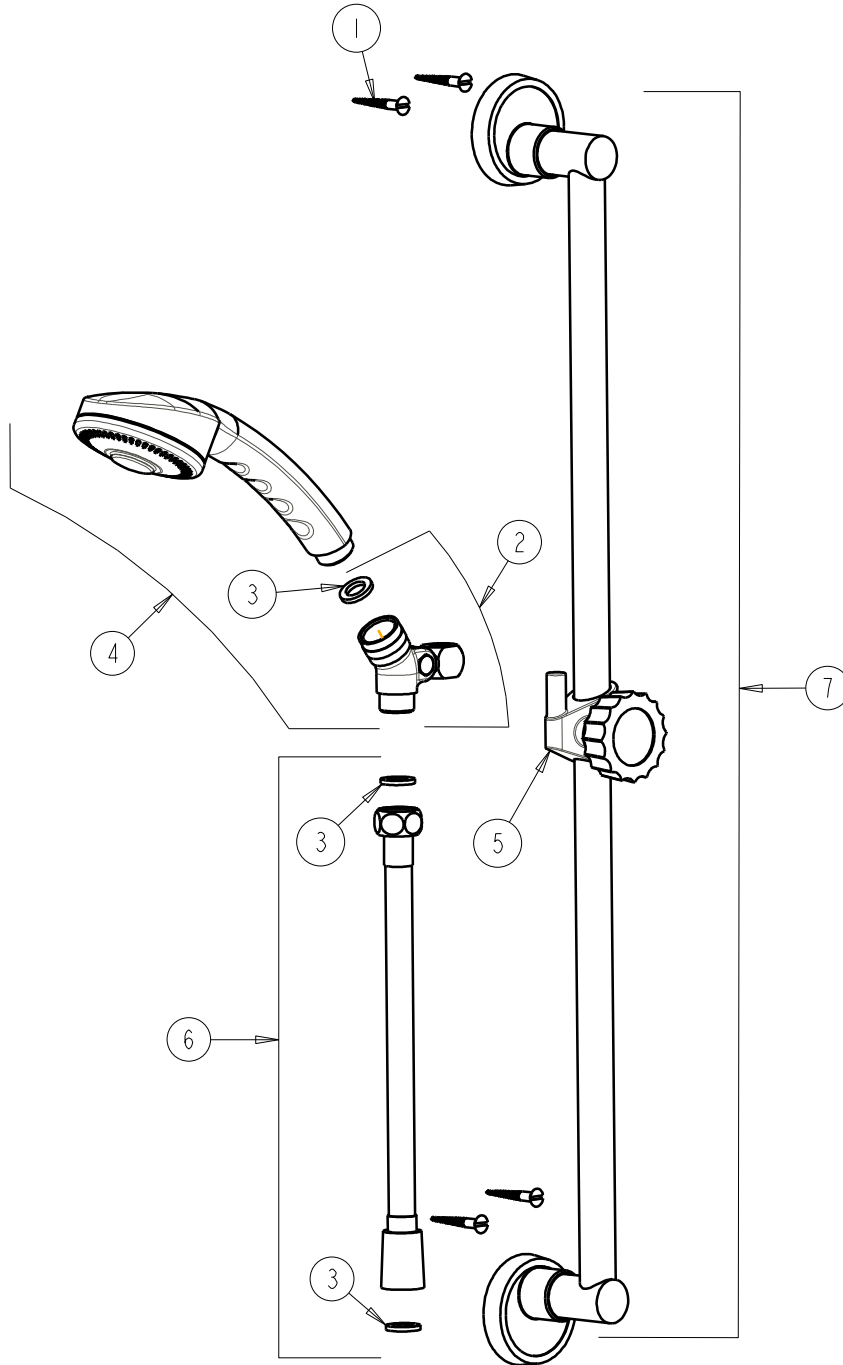

**CHICAGO FAUCETS**  
 a Geberit company

2100 South Clearwater Drive  
 Des Plaines, IL 60018  
 Phone: 847-803-5000  
 Fax: 847-803-5454  
 www.chicagofaucets.com

**REPAIR PARTS**

BY: JAR    DATE: 11-29-07  
 CHK: *[Signature]*    REV:

FITTING NO.

**153-CP**

SUBMITTED MODEL NO.

ITEM NO.

**FOR TECHNICAL ASSISTANCE**  
 1-800-TEC-TRUE (1-800-832-8783)

ITEM	PART NO.	DESCRIPTION
1	173-006JKCP	FLAT HEAD WOOD SCREW (1)
2	SP2665JKCP	SWIVEL CONNECTION WITH WASHER
3	1001-002JKNF	GASKET (1)
4	SP2666KJKNF	SPRAY
5	SP3330JKCP	ADAPTER
6	SP3218KJKNF	69" HOSE INCLUDES 2 WASHERS
7	SP3907KJKCP	48" BAR GUIDE ASSEMBLY